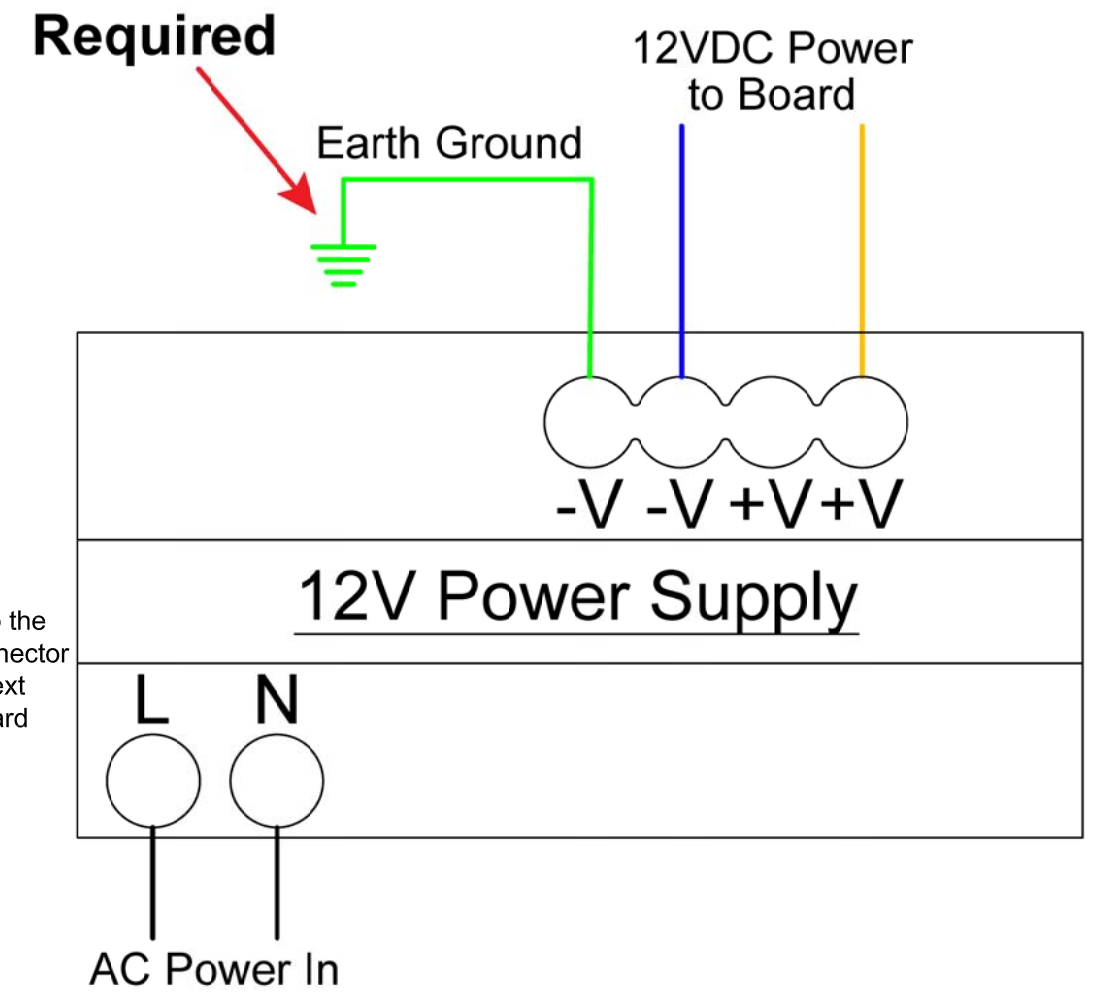

MCS-12V-90W Wiring Diagram

Back of MCS-TOUCH-10.1IN with Cover removed